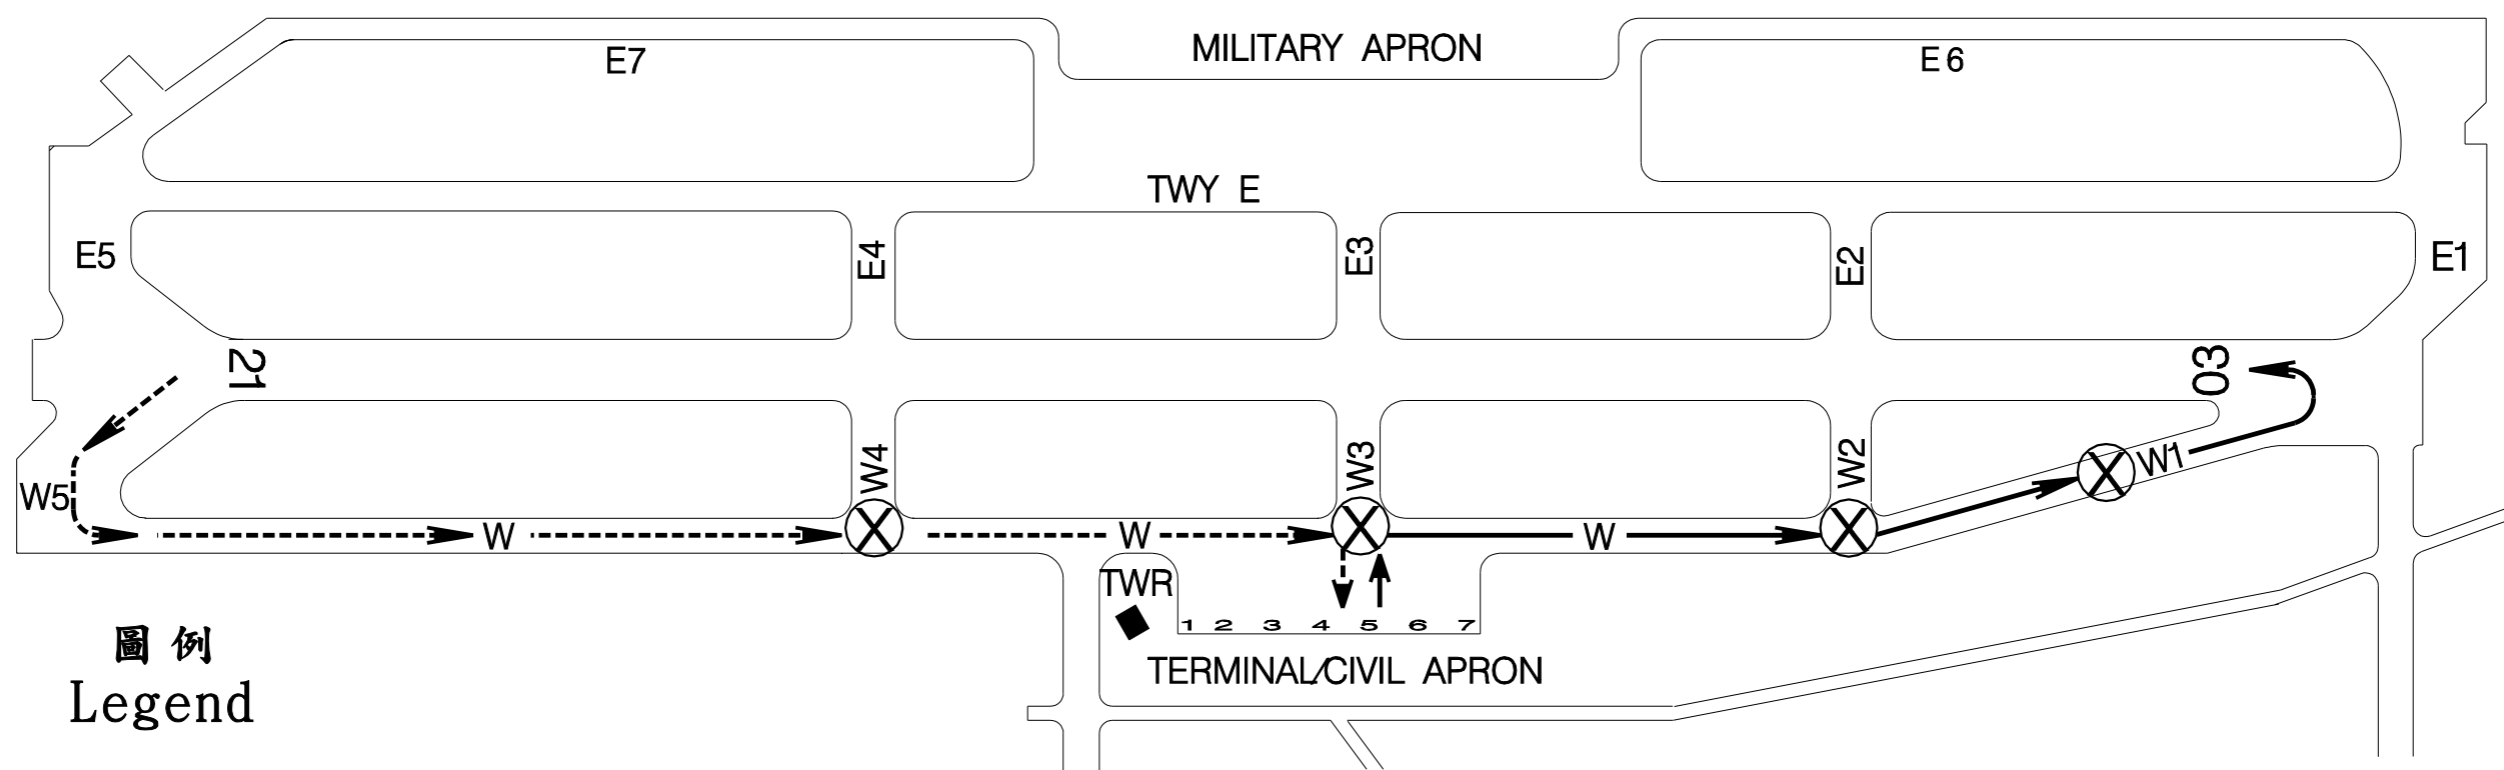

# 花蓮機場03跑道離到場標準滑行路徑圖

## Hualien Airport Standard Taxiing Routes for RWY 03

### 圖例 Legend

- 到場滑行路徑  
standard taxiing routes for ARR ACFT
- 離場滑行路徑  
standard taxiing routes for DEP ACFT
- ⊗ 強制報告點 (低能見度低於800公尺以下時使用)  
Compulsory reporting position (When visibility is bellow 800M)